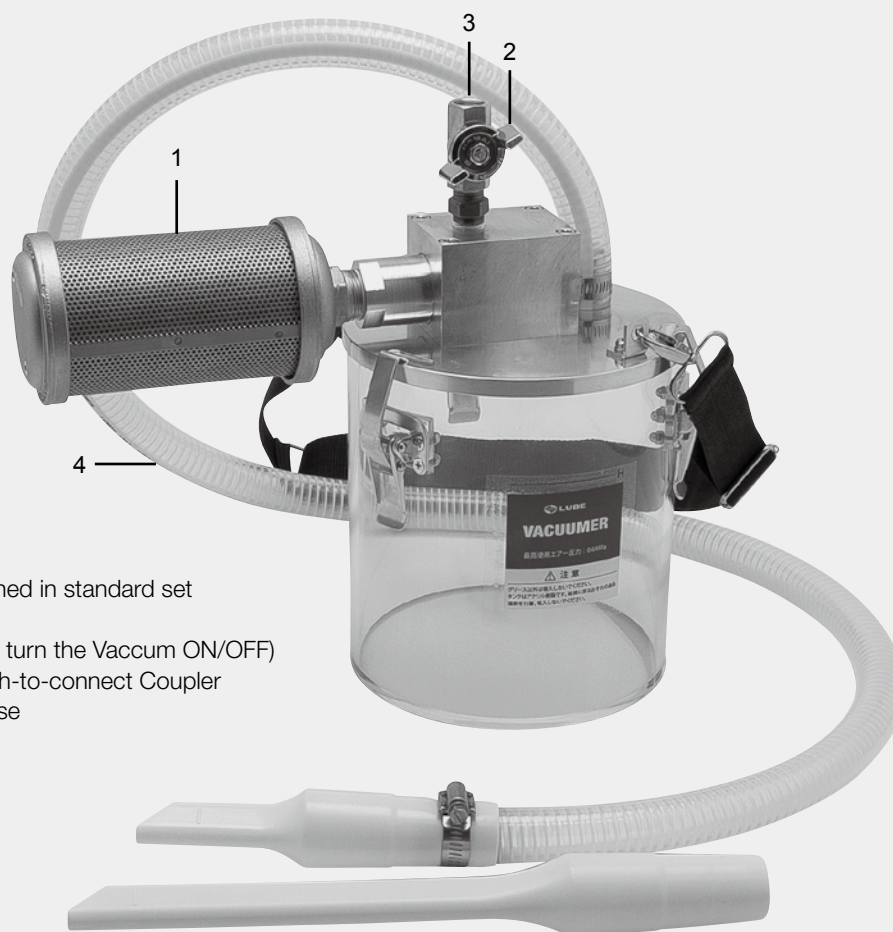

■ Grease vacuum cleaner

Pneumatically operated grease vacuum removes excess grease. Compact and portable.
Reduces consumption of workshop rags.

Model

Model	Part Number	Height×Width	Weight
VACUUMER	222301	340×270mm	3.4kg

Standard set model: GCP

■ Items contained in standard set

1. Silent filter
2. Air Valve (To turn the Vacuum ON/OFF)
3. Air Inlet Push-to-connect Coupler
4. Vacuum Hose